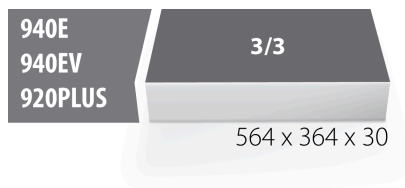

- 1x centre punch (article 642/6) in dim. 5
- 1x flat chisel (article 660/6) in dim. 200
- 1x locksmiths` hammer (article 812) dim. 400
- 1x plastic hammer (article 820) in dim. 40

Ime proizvoda	SKU	Članak	Dimenzije	Količina
Garnitura alata od 14 dijelova u SOS ulošku za alat	623992	964/51SOS	-	14
Kliješta kombinirana		406/1BI	180	1
Kliješta grip		430/3	250	1
Kliješta univerzalna, žljebasta		445/1BI	240	1
Kliješta za rezanje žice, kosa, robusna		466/1BI	180	1
Kliješta mehaničarska, ravna		508/1BI	200	1
Kliješta mehaničarska, kosa		512/1BI	200	1
Kliješta seger, vanjska, ravna		532/1P	180x19 - 60	1
Kliješta seger, vansjka savijena		534/1P	180x19 - 60	1
Kliješta seger, unutarnja ravna		536/1P	180x19 - 60	1
Kliješta seger, unutarnja kosa		538/1P	180x19 - 60	1
Čekić bravarski		812	400	1
Tačkalo automatsko		642/6	5	1
Sjekač plosnati		660/6	200	1
Čekić plastični		820	40	1
SOS uložak za garnituru alata od 14 dijelova 964/51SOS		VL964/51SOS	564x364x30	1

* Slike proizvoda su simbolične. Sve dimenzije su u mm, masa je u g.