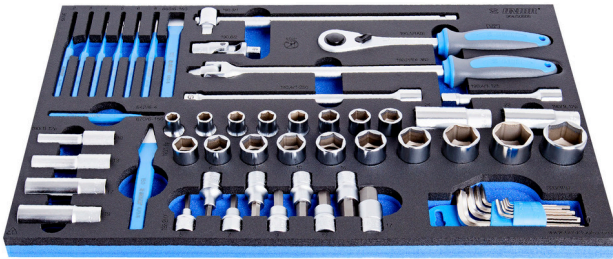

SOS alet tepsisinde lokma anahtar takımı

964/50SOS

Profiles

Product features

- Tool tray dimension: 564 x 364 x 30 mm
- Compatible with drawers of Eurostyle, Eurovision, Euromotion, Europlus and Hercules (front drawers) line

Set includes:

- 18x socket 1/2", 6 point (article 190/1 6P) dim. 10, 11, 12, 13, 14, 15, 16, 17, 18, 19, 20, 21, 22, 23, 24, 27, 30, 32
- 1X Reversible ratchet 1/2"
- accessories 1/2"; 1x sliding T - handle, 2x extension bar (125, 250mm), 1x universal joint
- 6x socket 1/2", long type, 12 point (article 190/1L12P) dim. 10, 13, 17, 19, 22, 24
- 9x hex socket 1/2" (article 192/2HX) dim. 5, 6, 7, 8, 9, 10, 12, 14, 17
- 9x hex wrench (article 220/3) dim. 1.5, 2, 2.5, 3, 4, 5, 6, 8, 10 on plastic clip
- 6x pin punch (article 641/6) dim. 2, 3, 4, 5, 6, 8)
- 1x centre punch (article 642/6) in dim. 4

- 2x chisel dim. 150; flat (artikel 660/6), cross (artikel 670/6)

Product name	SKU	Article	Dimensions	Quantity
SOS alet tepsisinde lokma anahtar takımı	623991	964/50SOS	-	57
Değişken uçlu circir 1/2"		190.1/1ABI	1/2"	1
Döner kol 1/2"		190.2/1BI	1/2"x380	1
Kayar T kol 1/2"		190.3/1	1/2"	1
uzatma kolu 1/2"		190.4/1	1/2"x125, 1/2"x250	2
Üniversal mafsall 1/2"		190.6/2	1/2"	1
Lokma 1/2"		190/1 6p	10, 11, 12, 13, 14, 15, 16, 17, 18, 19, 20, 21, 22, 23, 24, 27, 30, 32	18
Lokma 1/2", uzun tip, 12 noktall		190/1L12p	10, 13, 17, 19, 22, 24	6
Altıgen başlı tornavida lokması 1/2"		192/2HX	5, 6, 7, 8, 9, 10, 12, 14, 17	9
Plastik klipste somun anahtar takımı		220/3PH		1
Pim zımba		641/6	2, 3, 4, 5, 6, 8	6
Nokta zımba		642/6	4	1
Düz keski		660/6	150	1
Tırnak keski		670/6	150	1
964/50SOS için SOS alet tepsisi		VL964/50SOS	564x364x30	1

* Ürünlerin resimleri semboliktir. Bütün boyutlar mm ve ağırlık gram cinsindedir.