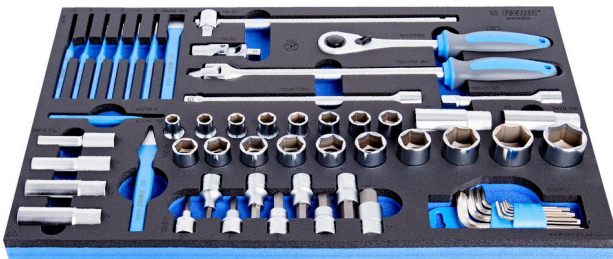

# Set de capete chei tubulare in modul de spuma SOS

964/50SOS

## Caracteristicile produsului

- Tool tray dimension: 564 x 364 x 30 mm
- Compatible with drawers of Eurostyle, Eurovision, Euromotion, Europlus and Hercules (front drawers) line

## Set includes:

- 18x socket 1/2", 6 point (article 190/1 6P) dim. 10, 11, 12, 13, 14, 15, 16, 17, 18, 19, 20, 21, 22, 23, 24, 27, 30, 32
- 1X Reversible ratchet 1/2"
- accessories 1/2"; 1x sliding T - handle, 2x extension bar (125, 250mm), 1x universal joint
- 6x socket 1/2", long type, 12 point (article 190/1L12P) dim. 10, 13, 17, 19, 22, 24
- 9x hex socket 1/2" (article 192/2HX) dim. 5, 6, 7, 8, 9, 10, 12, 14, 17
- 9x hex wrench (article 220/3) dim. 1.5, 2, 2.5, 3, 4, 5, 6, 8, 10 on plastic clip
- 6x pin punch (article 641/6) dim. 2, 3, 4, 5, 6, 8)
- 1x centre punch (article 642/6) in dim. 4

- 2x chisel dim. 150; flat (artikel 660/6), cross (artikel 670/6)

Denumirea Produsului	SKU	Articol	Dimensiuni	Cantitate
Set de capete chei tubulare in modul de spuma SOS	623991	964/50SOS	-	57
Antrenor cu clichet reversibil 1/2"		190.1/1ABI	1/2"	1
Antrenor articulata cu maner 1/2"		190.2/1BI	1/2"x380	1
Antrenor cu parghie glisanta 1/2"		190.3/1	1/2"	1
Prelungitor lung 1/2"		190.4/1	1/2"x125, 1/2"x250	2
Intermediar cardanic 1/2"		190.6/2	1/2"	1
Capete chei tubulare 1/2"		190/1 6p	10, 11, 12, 13, 14, 15, 16, 17, 18, 19, 20, 21, 22, 23, 24, 27, 30, 32	18
Capete chei tubulare varianta lunga 1/2" cu 12 laturi		190/1L12p	10, 13, 17, 19, 22, 24	6
Capete chei tubulare cu profil hexagonal exterior 1/2"		192/2HX	5, 6, 7, 8, 9, 10, 12, 14, 17	9
Set de chei locas hexagonal in suport de plastic		220/3PH		1
Dornuri		641/6	2, 3, 4, 5, 6, 8	6
Punctatoare		642/6	4	1
Dalta lata		660/6	150	1
Dalta cruce		670/6	150	1
Modul spuma SOS pentru 964/50SOS		VL964/50SOS	564x364x30	1