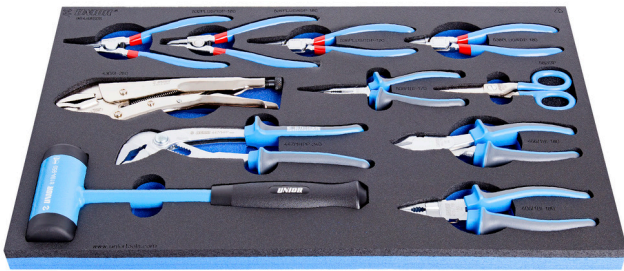

SOS工具托架装BI手柄子、子合

964/48SOS

配置文件

□□□□

- Tool tray dimension: 564 x 364 x 30 mm
- Compatible with drawers of Eurostyle, Eurovision, Euromotion, Europlus and Hercules (front drawers) line

Set includes:

- 1x combination pliers (article 406/1BI) dim. 180
- 1x grip pliers (article 430/3) dim. 250
- 1x waterpump pliers (article 447/1HPP) dim. 240
- 1x Heavy duty diagonal cutting nippers (article 466/1BI) dim. 180
- 1x straight long nose pliers with side cutter and pipe grip (article 508/1BI) dim. 170
- 2x external lock rings pliers, straight and bent, dim. 180
- 2x internal lock rings pliers, straight and bent, dim. 180
- 1x Electricians` scissors (article 582/3P) in dim. 145
- 1x bumping hammer (article 819A) v dim. 45

940E
940EV
920PLUS

3/3

564 x 364 x 30

名称	SKU	文章	尺寸	数量
SOS工具托[装BI手柄]子、[子]合	623989	964/48SOS	-	11
[]		405/1BI	180	1
万能[]		430/3	250	1
水[]		447/1HPP	240	1
重型斜嘴[]		466/1BI	180	1
直尖嘴[], []剪切和[]管功能		508/1BI	170	1
外卡簧[], 直[]		532/1P	180x19 - 60	1
外卡簧[], 弯[]		534/1P	180x19 - 60	1
内卡簧[], 直[]		536/1P	180x19 - 60	1
内卡簧[], 弯[]		538/1P	180x19 - 60	1
Electrician's scissors with cable cutter		582/3PR	145	1
[]		819A	45	1
964/48SOS的SOS工具托[]		VL964/48SOS	564x364x30	1