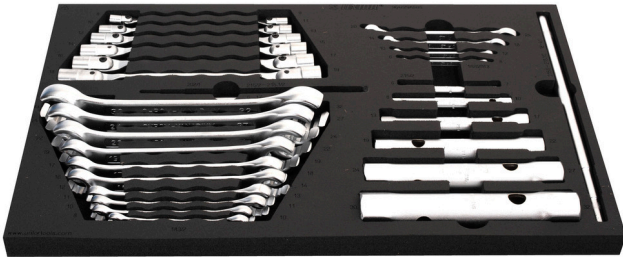

# Set of wrenches in SOS tool tray

964/29ASOS

## Product features

- Tool tray dimension: 564 x 364 x 30 mm
- Compatible with drawers of Eurostyle, Eurovision, Euromotion, Europlus and Hercules (front drawers) line

## Set includes:

- 6x tubular box wrench (article 215/2) dim. 6x7, 8x10, 13x17, 19x22, 24x27, 30x32
- Rod (article 215.1/2) 1x dim. 230 (for tubular box wrench 6-17mm) and 1x dim. 330 (for tubular box wrench 18-32mm)
- 6x double swivel end socket wrench (article 202/1) dim. 8x9, 10x11, 12x13, 14x15, 16x17, 18x19
- 10x offset open ring wrench (article 183/2) dim. 8x10, 10x11, 11x13, 12x14, 16x18, 17x19, 19x22, 22x24, 24x27, 30x3

940E  
940EV  
920PLUS

3/3

564 x 364 x 30

Product name	SKU	Article	Dimensions	Quantity
Set of wrenches in SOS tool tray	623932	964/29ASOS	-	28
Tubular box wrench		215/2	6 x 7, 8 x 10, 13 x 17, 19 x 22, 24 x 27, 30 x 32	6
Rod for 215/2		215.1/2	6 - 17, 18 - 32	2
Flat ring wrench with offset head TX profile		182/2BTX	E6 x E8, E10 x E12, E14 x E18, E20 x E24	4
Offset open ring wrench		183/2	8 x 10, 10 x 11, 11 x 13, 12 x 14, 16 x 18, 17 x 19, 19 x 22, 22 x 24, 24 x 27, 30 x 32	10
Double swivel end socket wrench		202/1	8 x 9, 10 x 11, 12 x 13, 14 x 15, 16 x 17, 18 x 19	6
SOS tool tray for 964/29ASOS		VL964/29ASOS	564x364x30	1