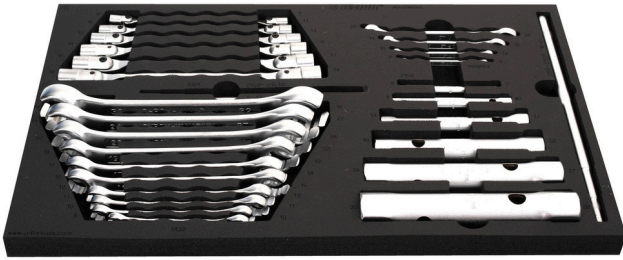

# SOS工具托架装扳手套装

964/29ASOS

## 配置文件

---

- Tool tray dimension: 564 x 364 x 30 mm
- Compatible with drawers of Eurostyle, Eurovision, Euromotion, Europlus and Hercules (front drawers) line

## Set includes:

- 6x tubular box wrench (article 215/2) dim. 6x7, 8x10, 13x17, 19x22, 24x27, 30x32
- Rod (article 215.1/2) 1x dim. 230 (for tubular box wrench 6-17mm) and 1x dim. 330 (for tubular box wrench 18-32mm)
- 6x double swivel end socket wrench (article 202/1) dim. 8x9, 10x11, 12x13, 14x15, 16x17, 18x19
- 10x offset open ring wrench (article 183/2) dim. 8x10, 10x11, 11x13, 12x14, 16x18, 17x19, 19x22, 22x24, 24x27, 30x3

940E  
940EV  
920PLUS

3/3

564 x 364 x 30

名称	SKU	文章	尺寸	数量
SOS工具托装扳手套装	623932	964/29ASOS	-	28
管扳手		215/2	6 x 7, 8 x 10, 13 x 17, 19 x 22, 24 x 27, 30 x 32	6
215/2手柄		215.1/2	6 - 17, 18 - 32	2
TX型扁平式梅花扳手		182/2BTX	E6 x E8, E10 x E12, E14 x E18, E20 x E24	4
高开口梅花扳手		183/2	8 x 10, 10 x 11, 11 x 13, 12 x 14, 16 x 18, 17 x 19, 19 x 22, 22 x 24, 24 x 27, 30 x 32	10
双旋套筒扳手		202/1	8 x 9, 10 x 11, 12 x 13, 14 x 15, 16 x 17, 18 x 19	6
964/29ASOS的SOS工具托		VL964/29ASOS	564x364x30	1