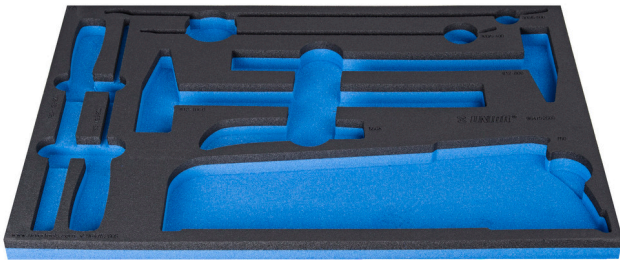

SOS tool tray for 964/52SOS

VL964/52SOS

Profiles

Product features

- material: low density polyethylene foam
- Tool tray dimension: 564 x 364 x 30 mm
- Compatible with drawers of Eurostyle, Eurovision, Euromotion, Europlus and Hercules (front drawers) line

624011

L

564

B

364

H

30

101

* Images of products are symbolic. All dimensions are in mm, and weight in grams. All listed dimensions may vary in tolerance.