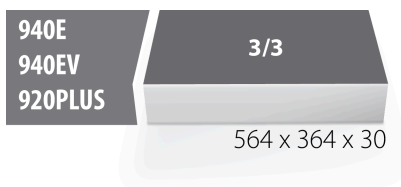

SOS tool tray for 964/52SOS

VL964/52SOS

Profiles

Product features

- material: low density polyethylene foam
- Tool tray dimension: 564 x 364 x 30 mm
- Compatible with drawers of Eurostyle, Eurovision, Euromotion, Europlus and Hercules (front drawers) line

624011

L

564

B

364

H

30

101

* Images of products are symbolic. All dimensions are in mm, and weight in grams. All listed dimensions may vary in tolerance.