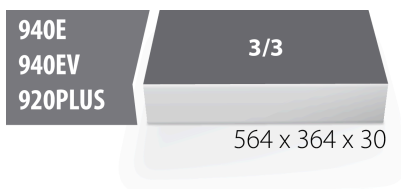

# 964/52SOS的SOS工具托

VL964/52SOS

## 配置文件

□□□□

- 材料：低密度聚乙烯泡沫
- Tool tray dimension: 564 x 364 x 30 mm
- Compatible with drawers of Eurostyle, Eurovision, Euromotion, Europlus and Hercules (front drawers) line

624011

L

564

B

364

H

30

101

\* Images of products are symbolic. All dimensions are in mm, and weight in grams. All listed dimensions may vary in tolerance.