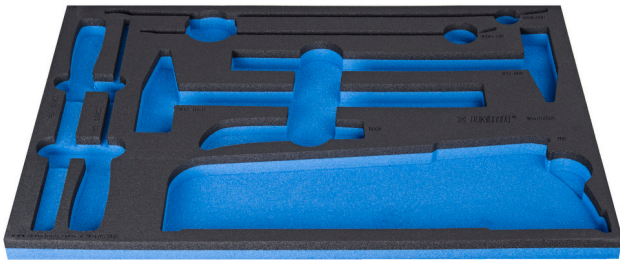

# 964/52SOS的SOS工具托

VL964/52SOS

## 配置文件

□□□□

- 材料：低密度聚乙烯泡沫
- Tool tray dimension: 564 x 364 x 30 mm
- Compatible with drawers of Eurostyle, Eurovision, Euromotion, Europlus and Hercules (front drawers) line

624011

L

564

B

364

H

30

101

\* Images of products are symbolic. All dimensions are in mm, and weight in grams. All listed dimensions may vary in tolerance.