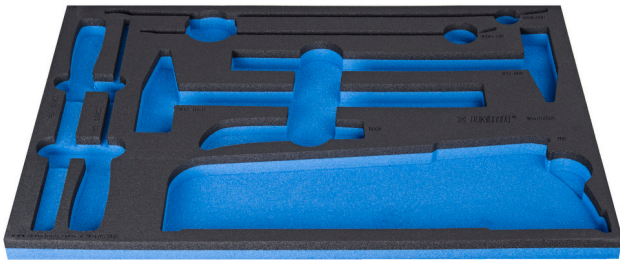

# SOS tool tray for 964/52SOS

VL964/52SOS

## Product features

- material: low density polyethylene foam
- Tool tray dimension: 564 x 364 x 30 mm
- Compatible with drawers of Eurostyle, Eurovision, Euromotion, Europlus and Hercules (front drawers) line

624011

L

564

B

364

H

30

101