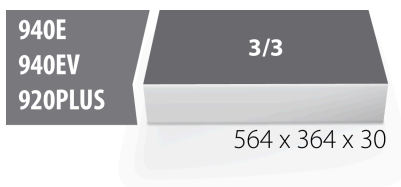

## Product features

- material: low density polyethylene foam
- Tool tray dimension: 564 x 364 x 30 mm
- Compatible with drawers of Eurostyle, Eurovision, Euromotion, Europlus and Hercules (front drawers) line

\* Images of products are symbolic. All dimensions are in mm, and weight in grams. All listed dimensions may vary in tolerance.