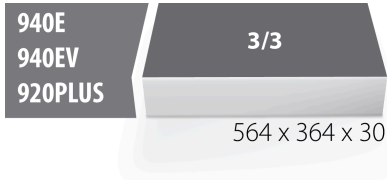

## Product features

- material: low density polyethylene foam
- Tool tray dimension: 564 x 364 x 30 mm
- Compatible with drawers of Eurostyle, Eurovision, Euromotion, Europlus and Hercules (front drawers) line

\* Images of products are symbolic. All dimensions are in mm, and weight in grams. All listed dimensions may vary in tolerance.