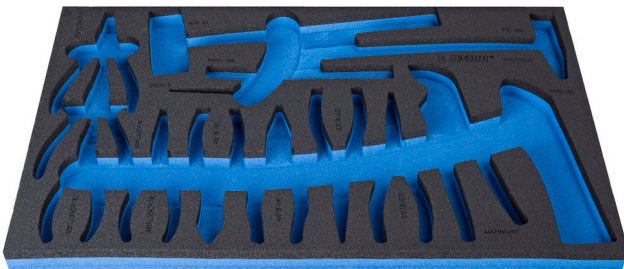

# SOS tool tray for 964/51SOS

VL964/51SOS

## Profiles

## Product features

- material: low density polyethylene foam
- Tool tray dimension: 564 x 364 x 30 mm
- Compatible with drawers of Eurostyle, Eurovision, Euromotion, Europlus and Hercules (front drawers) line

623999

L

564

B

364

H

30

106