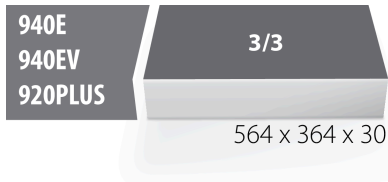

## Product features

- material: low density polyethylene foam
- Tool tray dimension: 564 x 364 x 30 mm
- Compatible with drawers of Eurostyle, Eurovision, Euromotion, Europlus and Hercules (front drawers) line

\* Images of products are symbolic. All dimensions are in mm, and weight in grams. All listed dimensions may vary in tolerance.