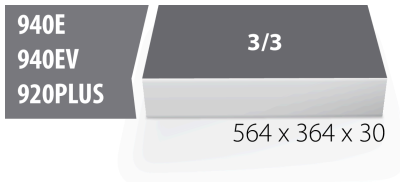

SOS tool tray for 964/50SOS

VL964/50SOS

Profiles

Product features

- material: low density polyethylene foam
- Tool tray dimension: 564 x 364 x 30 mm
- Compatible with drawers of Eurostyle, Eurovision, Euromotion, Europlus and Hercules (front drawers) line

623998

L

564

B

364

H

30

150

* Images of products are symbolic. All dimensions are in mm, and weight in grams. All listed dimensions may vary in tolerance.