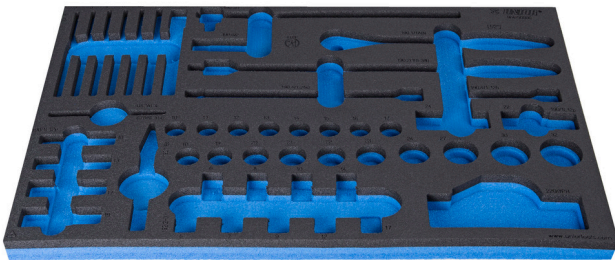

SOS tool tray for 964/50SOS

VL964/50SOS

Profiles

Product features

- material: low density polyethylene foam
- Tool tray dimension: 564 x 364 x 30 mm
- Compatible with drawers of Eurostyle, Eurovision, Euromotion, Europlus and Hercules (front drawers) line

623998

L

564

B

364

H

30

150

* Images of products are symbolic. All dimensions are in mm, and weight in grams. All listed dimensions may vary in tolerance.