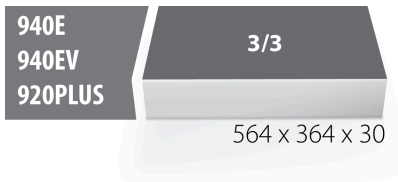

964/49SOS的SOS工具托

VL964/49SOS

配置文件

□□□□

- 材料：低密度聚乙烯泡沫
- Tool tray dimension: 564 x 364 x 30 mm
- Compatible with drawers of Eurostyle, Eurovision, Euromotion, Europlus and Hercules (front drawers) line

623971

L

564

B

364

H

30

120

* Images of products are symbolic. All dimensions are in mm, and weight in grams. All listed dimensions may vary in tolerance.