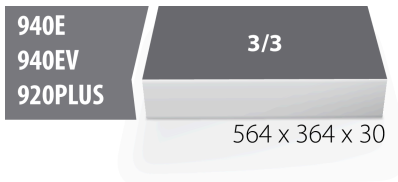

SOS tool tray for 964/49SOS

VL964/49SOS

Profiles

Product features

- material: low density polyethylene foam
- Tool tray dimension: 564 x 364 x 30 mm
- Compatible with drawers of Eurostyle, Eurovision, Euromotion, Europlus and Hercules (front drawers) line

623971

L

564

B

364

H

30

120

* Images of products are symbolic. All dimensions are in mm, and weight in grams. All listed dimensions may vary in tolerance.