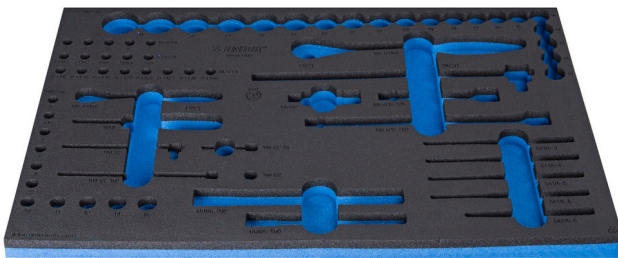

# SOS tool tray for 964/47SOS

VL964/47SOS

## Product attributen

- materiaal: polyethyleenschuim met lage dichtheid
- Tool tray dimension: 564 x 364 x 30 mm
- Compatible with drawers of Eurostyle, Eurovision, Euromotion, Europlus and Hercules (front drawers) line

623969

L

564

B

364

H

30

137