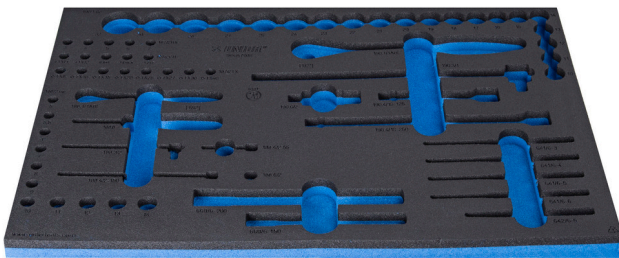

964/47SOS的SOS工具托

VL964/47SOS

配置文件

□□□□

- 材料：低密度聚乙烯泡沫
- Tool tray dimension: 564 x 364 x 30 mm
- Compatible with drawers of Eurostyle, Eurovision, Euromotion, Europlus and Hercules (front drawers) line

623969

L

564

B

364

H

30

137

* Images of products are symbolic. All dimensions are in mm, and weight in grams. All listed dimensions may vary in tolerance.