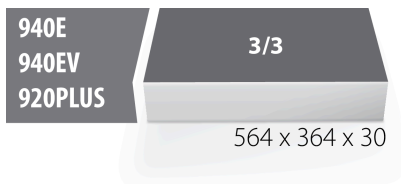

964/47SOS的SOS工具托

VL964/47SOS

配置文件

□□□□

- 材料：低密度聚乙烯泡沫
- Tool tray dimension: 564 x 364 x 30 mm
- Compatible with drawers of Eurostyle, Eurovision, Euromotion, Europlus and Hercules (front drawers) line

623969

L

564

B

364

H

30

137

* Images of products are symbolic. All dimensions are in mm, and weight in grams. All listed dimensions may vary in tolerance.