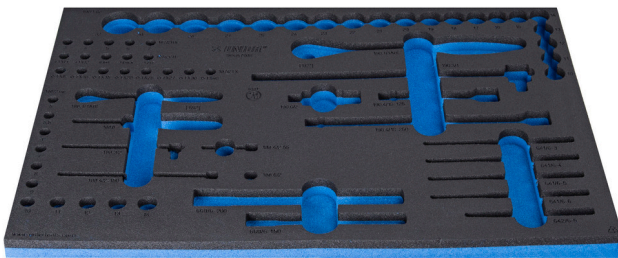

# SOS tool tray for 964/47SOS

VL964/47SOS

## Product attributen

- material: low density polyethylene foam
- Tool tray dimension: 564 x 364 x 30 mm
- Compatible with drawers of Eurostyle, Eurovision, Euromotion, Europlus and Hercules (front drawers) line

623969

L

564

B

364

H

30

137