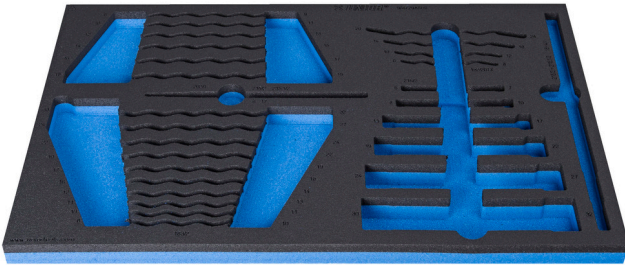

964/29ASOS的SOS工具托

VL964/29ASOS

配置文件

□□□□

- 材料：低密度聚乙烯泡沫
- Tool tray dimension: 564 x 364 x 30 mm
- Compatible with drawers of Eurostyle, Eurovision, Euromotion, Europlus and Hercules (front drawers) line

623933

L

564

B

364

H

30

124

* Images of products are symbolic. All dimensions are in mm, and weight in grams. All listed dimensions may vary in tolerance.