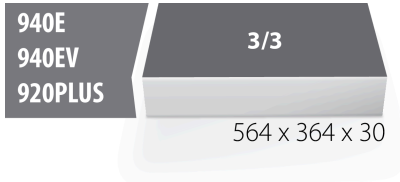

964/29ASOS的SOS工具托

VL964/29ASOS

配置文件

□□□□

- 材料：低密度聚乙烯泡沫
- Tool tray dimension: 564 x 364 x 30 mm
- Compatible with drawers of Eurostyle, Eurovision, Euromotion, Europlus and Hercules (front drawers) line

623933

L

564

B

364

H

30

124

* Images of products are symbolic. All dimensions are in mm, and weight in grams. All listed dimensions may vary in tolerance.