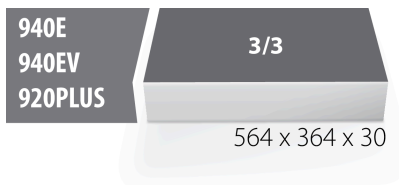

## Product attributen

- material: low density polyethylene foam
- Tool tray dimension: 564 x 364 x 30 mm
- Compatible with drawers of Eurostyle, Eurovision, Euromotion, Europlus and Hercules (front drawers) line