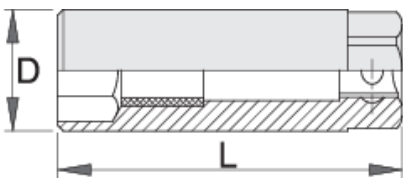

# Spark plug socket 3/8"

186.4/2

## Product features

- material: premium flex chrome vanadium steel
- drop forged, entirely hardened and tempered
- surface finish: chrome plated according to ISO 1456:2009

Barcode	mm	D	L	Hex	Icon
603193	16	22	63	19	68
620820	18	24.7	63	22	68
603192	19	26	63	22	68
600776	21	27	66	19	68

\* Images of products are symbolic. All dimensions are in mm, and weight in grams. All listed dimensions may vary in tolerance.