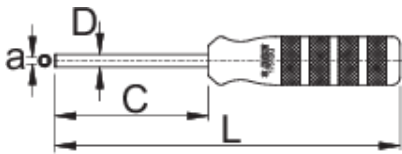

Inverted square nipple driver

1751/2Q

Profiles

	a	C	D	L	
623298	3,35 x 3,35	80	6,5	180	150

* Images of products are symbolic. All dimensions are in mm, and weight in grams. All listed dimensions may vary in tolerance.

Usage (pictures)