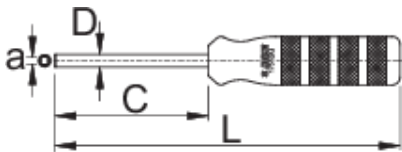

# Inverted square nipple driver

1751/2Q

## Profiles

|  | a           | C  | D   | L   |  |
|--|-------------|----|-----|-----|---|
| 623298   | 3,35 x 3,35 | 80 | 6,5 | 180 | 150   |

\* Images of products are symbolic. All dimensions are in mm, and weight in grams. All listed dimensions may vary in tolerance.