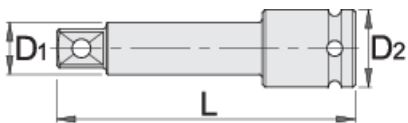

Barcode	Size	L	D1	D2	Weight
603993	3/4"	175	25	44	882
603992	3/4"	250	25	44	1245

* Images of products are symbolic. All dimensions are in mm, and weight in grams. All listed dimensions may vary in tolerance.