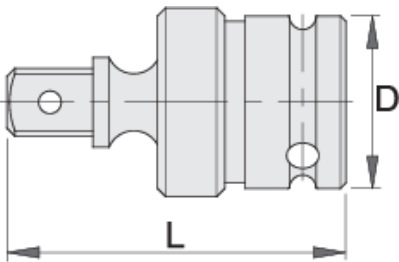

D	L	
612077	3/8"	23.9	51	98

* Images of products are symbolic. All dimensions are in mm, and weight in grams. All