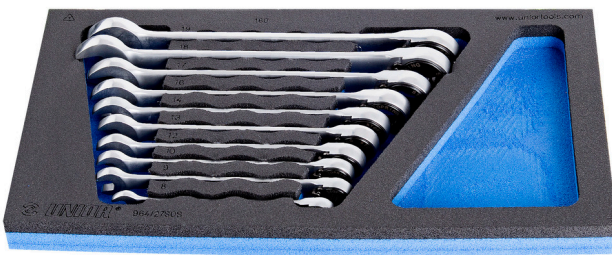

Set of ratchet combination wrenches in SOS tool tray

964/27SOS

Profiles

Product features

- Tool tray dimension: 188 x 364 x 30 mm
- Compatible with drawers of Eurostyle, Eurovision, Euromotion, Europlus and Hercules (front drawers) line

Set includes:

- 10x ratchet combination wrench (article 160/2) dim. 8, 9, 10, 12, 13, 14, 16, 17, 18, 19

Product name	SKU	Article	Dimensions	Quantity
Set of ratchet combination wrenches in SOS tool tray	621084	964/27SOS	8 - 19	10
Ratchet combination wrench		160/2	8, 9, 10, 12, 13, 14, 16, 17, 18, 19	10
SOS tool tray for 964/27SOS		vI964/27SOS	188x364x30	1