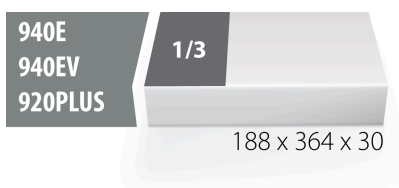

Set of ratchet combination wrenches in SOS tool tray

964/27SOS

Profiles

Product features

- Tool tray dimension: 188 x 364 x 30 mm
- Compatible with drawers of Eurostyle, Eurovision, Euromotion, Europlus and Hercules (front drawers) line

Set includes:

- 10x ratchet combination wrench (article 160/2) dim. 8, 9, 10, 12, 13, 14, 16, 17, 18, 19

Product name	SKU	Article	Dimensions	Quantity
Set of ratchet combination wrenches in SOS tool tray	621084	964/27SOS	8 - 19	10
Ratchet combination wrench		160/2	8, 9, 10, 12, 13, 14, 16, 17, 18, 19	10
SOS tool tray for 964/27SOS		vI964/27SOS	188x364x30	1

* Images of products are symbolic. All dimensions are in mm, and weight in grams. All listed dimensions may vary in tolerance.