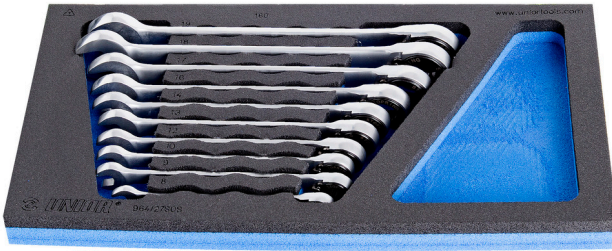

SOS工具托架装造合棘扳手套装

964/27SOS

配置文件

□□□□

- Tool tray dimension: 188 x 364 x 30 mm
- Compatible with drawers of Eurostyle, Eurovision, Euromotion, Europlus and Hercules (front drawers) line

Set includes:

- 10x ratchet combination wrench (article 160/2) dim. 8, 9, 10, 12, 13, 14, 16, 17, 18, 19

□□□□	SKU	文章	尺寸	数量
SOS工具托架装造合棘扳手套装	621084	964/27SOS	8 - 19	10

□□□□	SKU	文章	尺寸	数量
□□□□□□□□		160/2	8, 9, 10, 12, 13, 14, 16, 17, 18, 19	10
964/27SOS的SOS工具托□		vI964/27SOS	188x364x30	1

* Images of products are symbolic. All dimensions are in mm, and weight in grams. All listed dimensions may vary in tolerance.