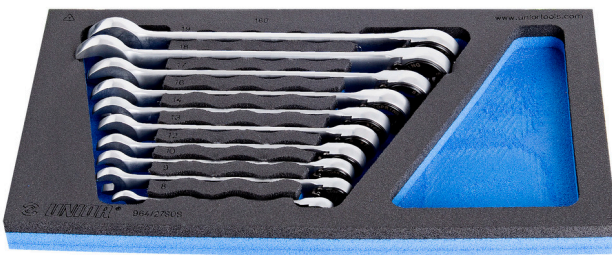

Set of ratchet combination wrenches in SOS tool tray

964/27SOS

Profielen

Product attributen

- Tool tray dimension: 188 x 364 x 30 mm
- Compatible with drawers of Eurostyle, Eurovision, Euromotion, Europlus and Hercules (front drawers) line

De set bestaat uit:

- 10x ratchet combination wrench (article 160/2) dim. 8, 9, 10, 12, 13, 14, 16, 17, 18, 19

Productnaam	SKU	Artikel	Afmetingen	Hoeveelheid
Set of ratchet combination wrenches in SOS tool tray	621084	964/27SOS	8 - 19	10
Steekringratelsleutel		160/2	8, 9, 10, 12, 13, 14, 16, 17, 18, 19	10
SOS gereedschapsbak voor 964/27SOS		vI964/27SOS	188x364x30	1