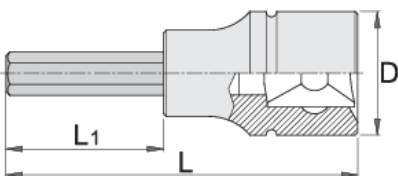

Long hex socket 1/2"

192/2HXL

Profiles

Product features

- material (Socket): Premium flex chrome vanadium steel
- material: bit from premium plus carbon steel
- entirely hardened and tempered
- made according to standard DIN 7422 (only metric dimension)

		D	L	L1	
603380	5	22.9	100	64	67
603381	6	22.9	100	64	67
619805	6	22.9	183	147	95
603383	7	22.9	100	64	67

		D	L	L1	
603384	8	22.9	100	64	67
619806	8	22.9	143	107	115
603386	10	22.9	100	64	117
619807	10	22.9	163	127	163
603455	12	22.9	100	64	139
619415	14	22.9	100	64	165

* Images of products are symbolic. All dimensions are in mm, and weight in grams. All listed dimensions may vary in tolerance.