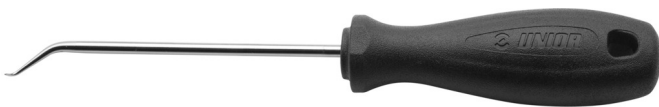

Awl with round, double bent small blade

639D

Profiles

617776

L

165

31

* Images of products are symbolic. All dimensions are in mm, and weight in grams. All listed dimensions may vary in tolerance.

Usage (pictures)