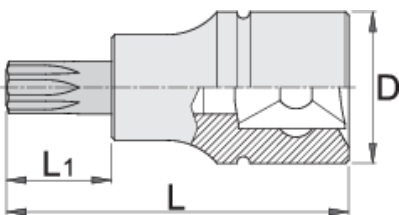

Screwdriver socket 1/2" with ZX profile

192/2ZX

Profiles

Product features

- material (Socket): Premium flex chrome vanadium steel
- material: bit from premium plus carbon steel
- entirely hardened and tempered

| Barcode | Starburst Icon | D | L | L1 | Person Icon |
|---------|----------------|------|----|----|-------------|
| 612165 | M 5 | 22.9 | 52 | 16 | 72 |
| 612166 | M 6 | 22.9 | 52 | 16 | 70 |

|  |  | D | L | L1 |  |
|---|--|------|----|----|--|
| 612167 | M 8 | 22.9 | 52 | 16 | 80 |
| 612168 | M 10 | 22.9 | 57 | 21 | 84 |
| 612169 | M 12 | 22.9 | 57 | 21 | 90 |
| 612170 | M 14 | 22.9 | 57 | 21 | 97 |
| 620257 | M 16 | 22.9 | 57 | 21 | 155 |

* Images of products are symbolic. All dimensions are in mm, and weight in grams. All listed dimensions may vary in tolerance.