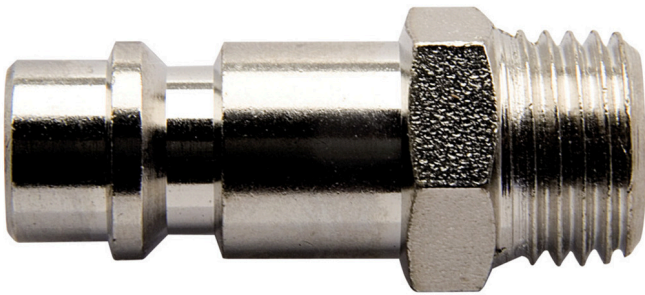

Coupling, male part

1507Z7

Profiles

Product features

- inside hose diameter Ø7mm
- outside thread
- metal housing

	 mm	 mm	 L	
617797	R1/4"	14	34	24
617798	R3/8"	19	36.5	34

618483

R1/2"

22

39

40

* Images of products are symbolic. All dimensions are in mm, and weight in grams. All listed dimensions may vary in tolerance.