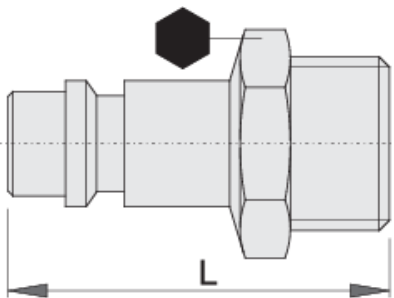

Coupling, male part

1507Z7

Profiles

Product features

- inside hose diameter Ø7mm
- outside thread
- metal housing

	 mm	 mm	 L	
617797	R1/4"	14	34	24
617798	R3/8"	19	36.5	34

618483

R1/2"

22

39

40

* Images of products are symbolic. All dimensions are in mm, and weight in grams. All listed dimensions may vary in tolerance.