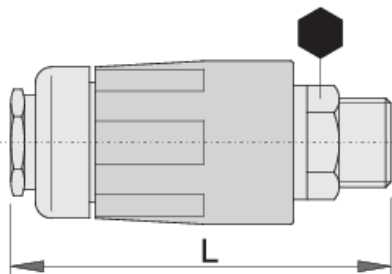

Coupling, female part

1506PZ

Profiles

Product features

- plastic housing
- outside thread

617789

R3/8"

19

70

137

* Images of products are symbolic. All dimensions are in mm, and weight in grams. All listed dimensions may vary in tolerance.