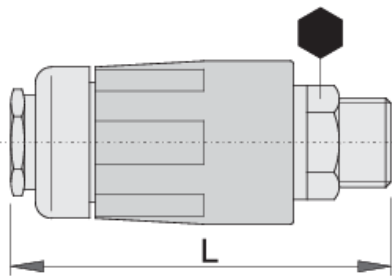

气口管接口

1506PZ

配置文件

□□□□

- 塑料外壳
- 外螺口

617789

R3/8"

19

70

137

* Images of products are symbolic. All dimensions are in mm, and weight in grams. All listed dimensions may vary in tolerance.