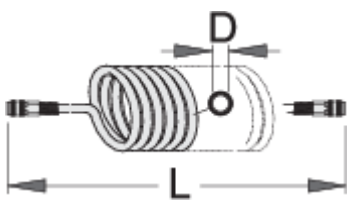

# Spiral pneumatic hose

1505

## Profiles

	L(m)	 mm	D	
617743	9	1/4"	6.5 x 10	850
617744	9	1/4"	8 x 12	894
617745	9	3/8"	11 x 16	1526
617746	12	1/4"	6.5 x 10	835
617747	12	1/4"	8 x 12	1076
617748	12	3/8"	11 x 16	1847

\* Images of products are symbolic. All dimensions are in mm, and weight in grams. All

listed dimensions may vary in tolerance.