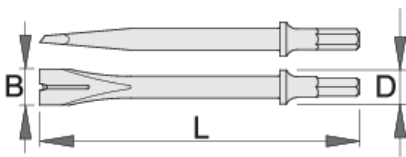

Rivet and welding slag chisel

1514A3

Profiles

Product features

Usage:

- removing rivets and welding slags

	L	B	D	
617720	180	20	19	179

* Images of products are symbolic. All dimensions are in mm, and weight in grams. All listed dimensions may vary in tolerance.