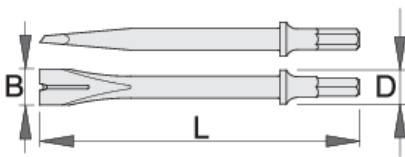

Rivet and welding slag chisel

1514A3

Profiles

Product features

Usage:

- removing rivets and welding slags

	L	B	D	
617720	180	20	19	179

* Images of products are symbolic. All dimensions are in mm, and weight in grams. All listed dimensions may vary in tolerance.