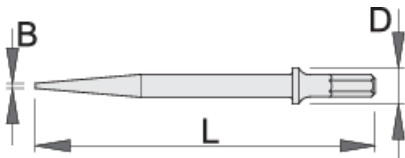

Pointed chisel

1514A2

Profiles

Product features

Usage:

- removing pins and rivets, making holes

	L	B	D	
617719	180	2	19	154

* Images of products are symbolic. All dimensions are in mm, and weight in grams. All listed dimensions may vary in tolerance.