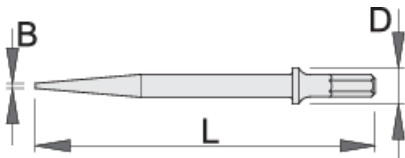

Pointed chisel

1514A2

Profiles

Product features

Usage:

- removing pins and rivets, making holes

617719

L

180

B

2

D

19

154

* Images of products are symbolic. All dimensions are in mm, and weight in grams. All listed dimensions may vary in tolerance.