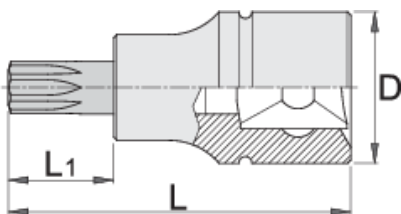

Screwdriver socket 3/8" with TX profile

236/2TX

Profiles

Product features

- material (Socket): Premium flex chrome vanadium steel
- material: bit from premium plus carbon steel
- entirely hardened and tempered

		D	L	L1	
612101	TX 15	18	48	22	39
612102	TX 20	18	48	22	39
612103	TX 25	18	48	22	39

		D	L	L1	
612104	TX 27	18	48	22	39
612105	TX 30	18	48	22	39
612106	TX 40	18	48	22	40

* Images of products are symbolic. All dimensions are in mm, and weight in grams. All listed dimensions may vary in tolerance.