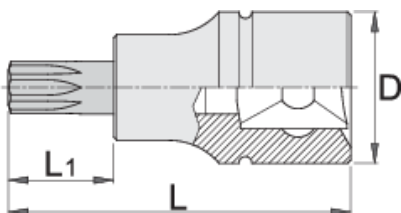

Screwdriver socket 3/8" with ZX profile

236/2ZX

Profiles

Product features

- material (Socket): Premium flex chrome vanadium steel
- material: bit from premium plus carbon steel
- entirely hardened and tempered
- made according to standard DIN 2324

Barcode	Profile	L	L1	D	Icon
612113	M5	48	22	18	37
612114	M6	48	22	18	39

L

L1

D

612115

M8

48

22

18

46

* Images of products are symbolic. All dimensions are in mm, and weight in grams. All listed dimensions may vary in tolerance.