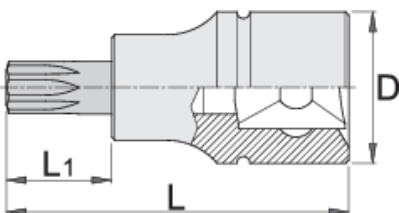

# Screwdriver socket 3/8" with ZX profile

236/2ZX

## Product features

- material (Socket): Premium flex chrome vanadium steel
- material: bit from premium plus carbon steel
- entirely hardened and tempered
- made according to standard DIN 2324

Barcode	Profile	L	L1	D	Icon
612113	M5	48	22	18	37
612114	M6	48	22	18	39

46

\* Images of products are symbolic. All dimensions are in mm, and weight in grams. All listed dimensions may vary in tolerance.