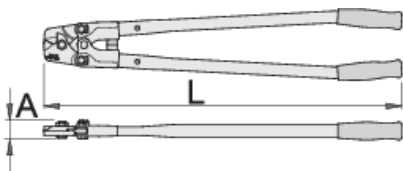

# Wire rope shears

585/6P

## Profiles

## Product features

- material: premium plus carbon steel
- jaws exchangeable
- cutting edges separately induction hardened
- steel handles, lacquered, heavy duty plastic handles

	L	A	O <sub>max</sub>	
617672	760	36	8	3475

\* Images of products are symbolic. All dimensions are in mm, and weight in grams. All listed dimensions may vary in tolerance.