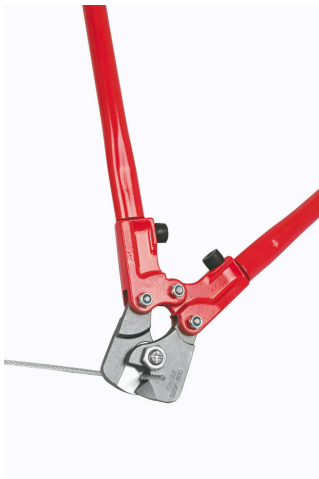

Usage (pictures)

Spare parts