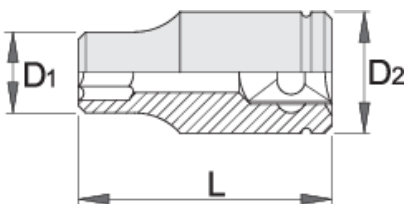

# Socket 3/8" with internal TX profile

237/1

## Product features

- material: premium flex chrome vanadium steel
- drop forged, entirely hardened and tempered
- surface finish: chrome plated according to ISO 1456:2009

Barcode	Star Symbol	L	L1	D2	D1	Icon
612121	E 8	28	11	16.8	12	30
612122	E 10	28	11	16.8	13.5	32

		L	L1	D2	D1	
612123	E 11	28	11	16.8	14	30
612124	E 12	28	11	16.8	15	32
612125	E 14	28	11	17.8	17	37
612126	E 16	28	11	19.8	19	45

\* Images of products are symbolic. All dimensions are in mm, and weight in grams. All listed dimensions may vary in tolerance.