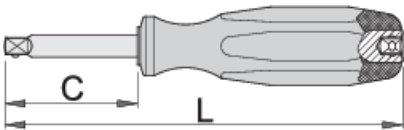

# 1/4" 旋口手柄

188.8

## 配置文件

□□□□

- 材料：刀片——□□□，完全淬火与回火
- 手柄：聚丙□
- 根据ISO3315□□□□

607349

1/4"

150

50

97

\* Images of products are symbolic. All dimensions are in mm, and weight in grams. All listed dimensions may vary in tolerance.