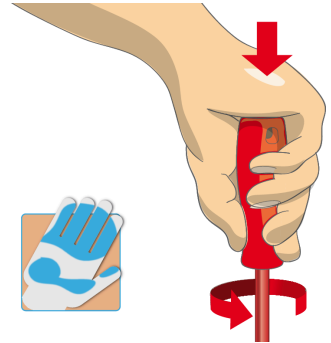

用途 (pictures)

Ergonomic handle design for protecting your hands.

Large hand contact area for more torque power.

人体工程手柄□□ = 保□
手部

□□□□□□□□ = □□□□□□
□

Safety tips

- VDE tools that have several parts, have to be assembled correctly before use.
- When working with VDE tools avoid contact with water.

- Don't use tools that shows sign of wear and have the second layer of plastic visible.