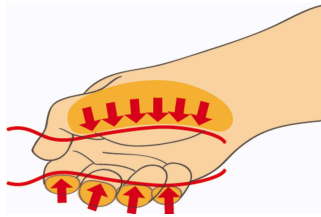

1000V VDE 螺刀套装

603CS6ATVD

配置文件

1000V

Set includes:

- 3x electrician's screwdriver with insulated blade VDE (article 603VDE) VDE dim. 0.5x3.0x100, 0.8x4.0x100, 1.0x5.5x125
- 2x crosstip (PH) screwdriver with insulated blade VDE (article 613VDE/TBI) dim. PH 1x80, PH 2x100
- 1x voltage tester 220 - 250 V (article 630VDE) dim. 0.5x3.0x140

1000V	SKU	文章	尺寸	数量
1000V VDE 螺刀套装	617656	603CS6ATVD	-	6
VDE 1000V		603VDE	0.5 x 3.0x100, 0.8 x 4.0x100, 1.0 x 5.5x125	3
VDE 1000V (PH) 螺刀		613VDE	PH1x80, PH2x100	2

* Images of products are symbolic. All dimensions are in mm, and weight in grams. All listed dimensions may vary in tolerance.

用途 (pictures)

Ergonomic handle design for protecting your hands.

Large hand contact area for more torque power.

人体工程手柄□□ = 保□
手部

□□□□□□□□ = □□□□□□
□

Safety tips

- VDE tools that have several parts, have to be assembled correctly before use.
- When working with VDE tools avoid contact with water.