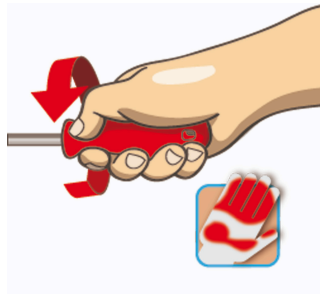

1000V VDE 螺刀套装

603CS6ATVD

配置文件

1000V

Set includes:

- 3x electrician's screwdriver with insulated blade VDE (article 603VDE) VDE dim. 0.5x3.0x100, 0.8x4.0x100, 1.0x5.5x125
- 2x crosstip (PH) screwdriver with insulated blade VDE (article 613VDE/TBI) dim. PH 1x80, PH 2x100
- 1x voltage tester 220 - 250 V (article 630VDE) dim. 0.5x3.0x140

1000V	SKU	文章	尺寸	数量
1000V VDE 螺刀套装	617656	603CS6ATVD	-	6
VDE 1000V		603VDE	0.5 x 3.0x100, 0.8 x 4.0x100, 1.0 x 5.5x125	3
VDE 1000V (PH) 螺刀		613VDE	PH1x80, PH2x100	2

* Images of products are symbolic. All dimensions are in mm, and weight in grams. All listed dimensions may vary in tolerance.

用途 (pictures)

Ergonomic handle design for protecting your hands.

Large hand contact area for more torque power.

人体工程手柄□□ = 保□
手部

□□□□□□□□ = □□□□□□
□

Safety tips

- VDE tools that have several parts, have to be assembled correctly before use.
- When working with VDE tools avoid contact with water.