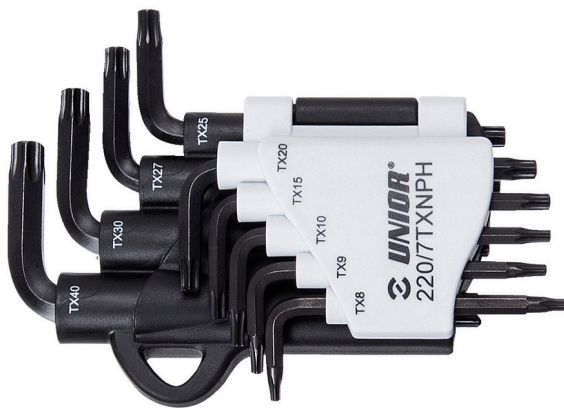

# Set of wrenches with TX profile in plastic clip

220/7TXNPH

### Set includes:

- 9x wrench with TX profile (article 220/7TXN) dim. TX 8, TX 9, TX 10, TX 15, TX 20, TX 25, TX 27, TX 30, TX 40 on plastic clip

617077

TX8 - TX40

9

135

\* Images of products are symbolic. All dimensions are in mm, and weight in grams. All