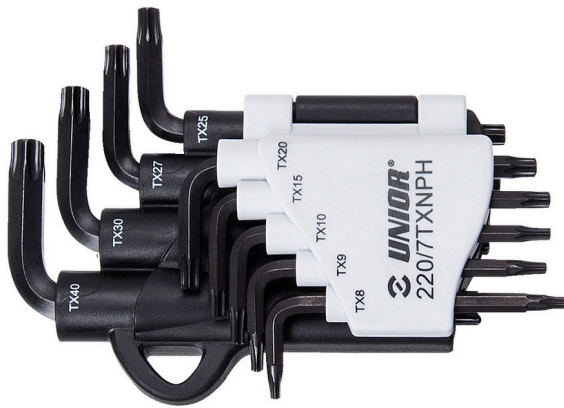

# 塑料□装TX型扳手套装

220/7TXNPH

## Set includes:

- 9x wrench with TX profile (article 220/7TXN) dim. TX 8, TX 9, TX 10, TX 15, TX 20, TX 25, TX 27, TX 30, TX 40 on plastic clip

617077

TX8 - TX40

9

135

\* Images of products are symbolic. All dimensions are in mm, and weight in grams. All listed dimensions may vary in tolerance.