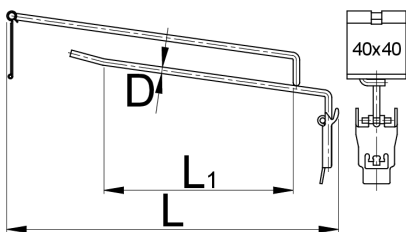

## 配置文件

- 用于展示板、展示面板和工具□
- 可将挂架固定在□定位置
- □□

617085

L1

150

L

250

D

5

1004

\* Images of products are symbolic. All dimensions are in mm, and weight in grams. All listed dimensions may vary in tolerance.