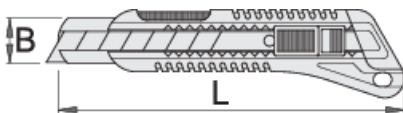

## Product attributen

- bi-component handvat
- 3 automatisch verwisselbare/afbreekbare messen in de handgreep
- blad van hoog gelegeerd staal
- blade can only be moved with cutting block forward
- when the blade is blunt, it can be snapped off
- when the last blade has been used, the remnant of the blade can be removed by pushing cutting block forward