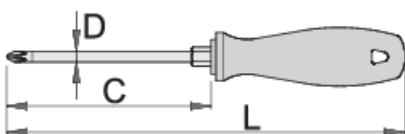

Schroevendraaier met zeskant, CR phillips

616CR

Profielen

Standaard

DIN 5262, ISO 8764

Product attributen

- blade: premium hard chrome vanadium steel, entirely hardened and tempered
- blade chrome plated, black anodised tip
- handle: ergonomic shape
- handle - polypropylene
- hanging hole
- made according to standard ISO 8764-1,2

616370

PH 1

80

180

4.5

8

60

						
616371	PH 2	100	210	6	10	94
616372	PH 3	150	270	8	13	154